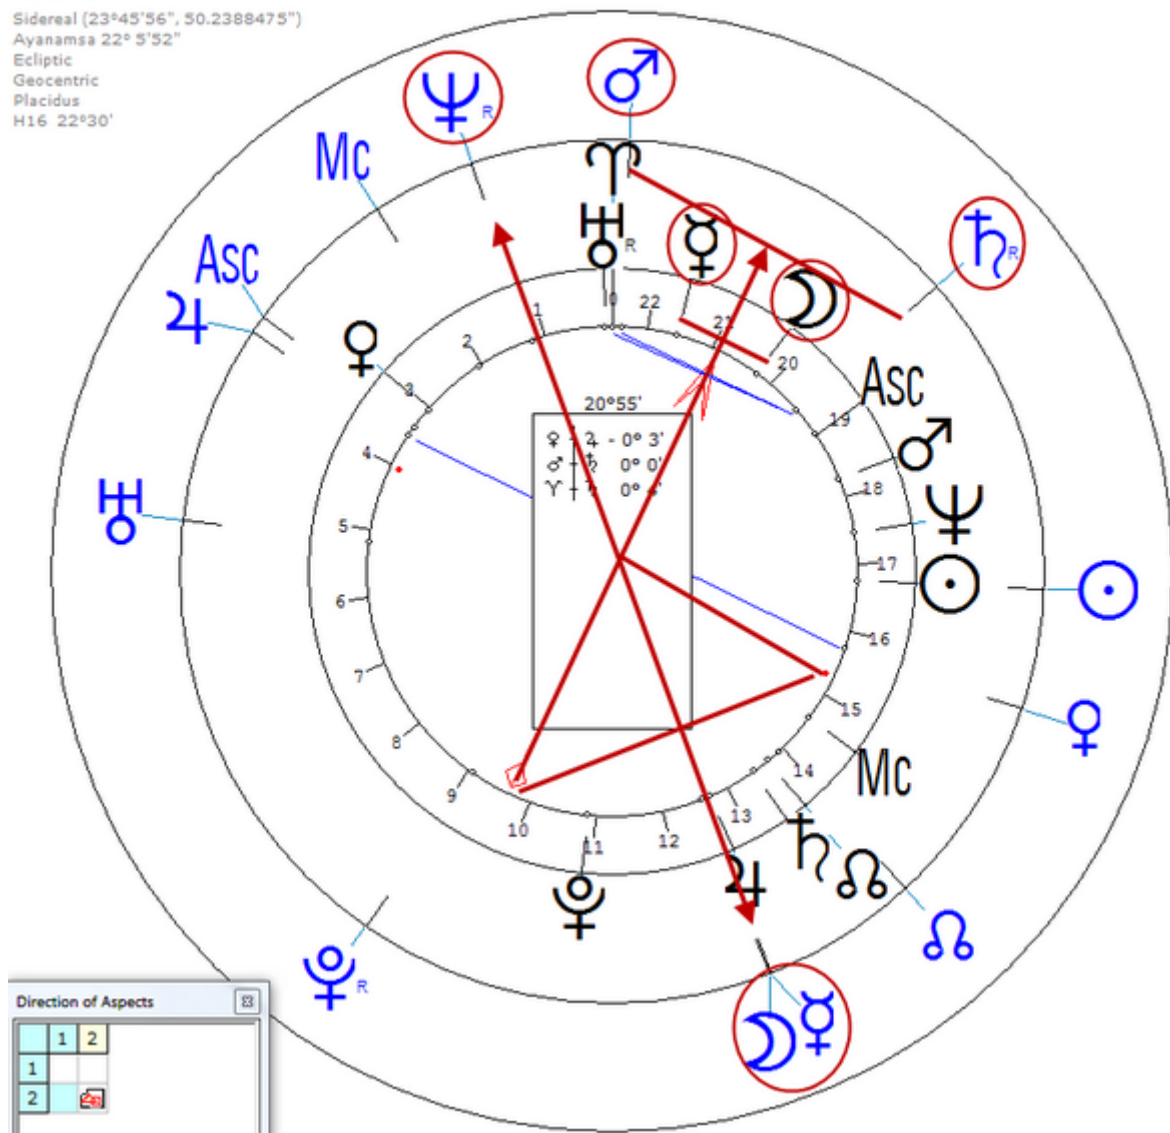

20 February 1880 Fri 13:30 (GMT+0:09:20) 48n52 2e20  
Paris, France

Sidereal (23°45'56", 50.2388475")  
Ayanamsa 22° 5'52"  
Ecliptic  
Geocentric  
Placidus  
H16 22°30'

De Clérambault, Gaëtan Gatian

2 July 1872 at 08:00 (= 08:00 AM )Bourges, France, 47n05, 2e24